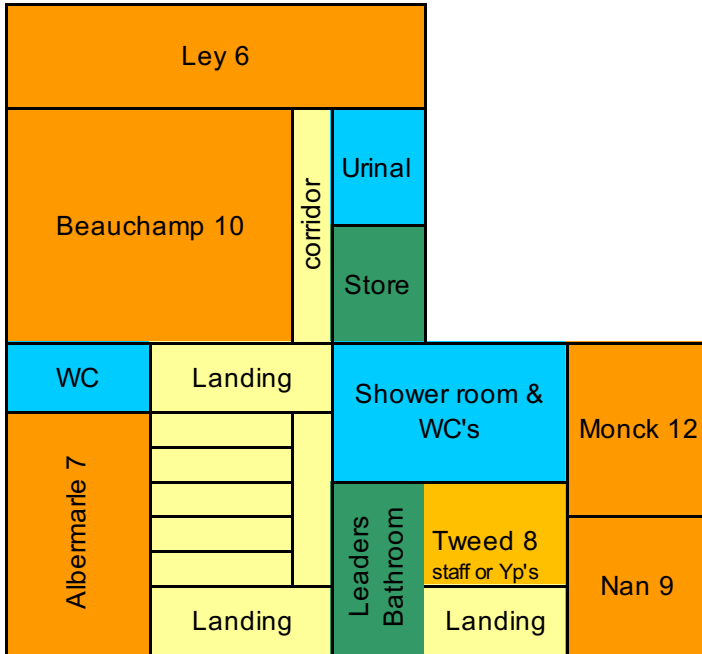

Great Potheridge House Ground Floor

Key

- WC/Showers
- Accommodation
- Group Areas
- Staff Only
- Leaders Rooms

Great Potheridge House first floor

Barn Complex